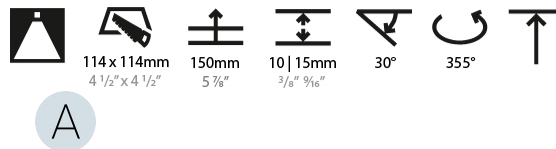

PHYSICAL

Shape: Square
Length (mm): 119
Length (in): 4 ¹¹/₁₆
Width (mm): 119
Width (in): 4 ¹¹/₁₆
Depth (mm): 132
Depth (in): 5 ³/₁₆
Ceiling Thickness (mm): 10 / 12.5 / 15
Ceiling Thickness (in): 3/8 or 1/2 or 9/16
Min. Recessing Depth (mm): 200
Min. Recessing Depth (in): 7 ⁷/₈
Light Distribution: Adjustable / Downlight
Weight (kg): 0.544
Weight (lbs): 1.2
Fixture Finish: SSR / BKV / CWI / CRY / HAB / UFT / ITA / RUA / FTG / MYG / LOD / PUS / FRO / FUP / KIA / POP / BLS / SPG / MEY / GOH / GUM / CHC / COM / ABZ / JAG / OBR / MOS / ROR
Fixture Material: Aluminum Die Cast
Cut-out Measurements: 114mm / 4 1/2" x 114mm / 4 1/2"

ELECTRICAL

Lamp Type: LED (Zhaga Standard)
Input Wattage (W): 13.2 / 16.5
Total Output Wattage (W): 12 / 14
Dimming: Tri-Mode (Non-Dimming and Phase Dimming (120Vac only) and 0-10V Dimming)
Driver Included: No
Driver Location: Recessed Housing
Driver Type: Constant Current - Universal
Driver Class: Class 2
Housing: See components
Input Voltage (V): 120 - 277
Constant Current (MA): 350

LED

Number of LEDs: 1
Color Temperature (°K): 2700 / 3000 / 3500 / 4000
Max. Delivered Lumen (lm): 850 / 950 / 1019 / 1040
Nominal Lumen (lm): 960 / 1070 / 1156 / 1180
CRI: >90 CRI
Lamp Life (hrs): 50000

OPTICAL

Reflector°: 10
Adjustability: Rotational 355°; Tilt 30°

RATINGS AND CERTIFICATIONS

Certified By: Certified for North American Standards
IP rating: IP20